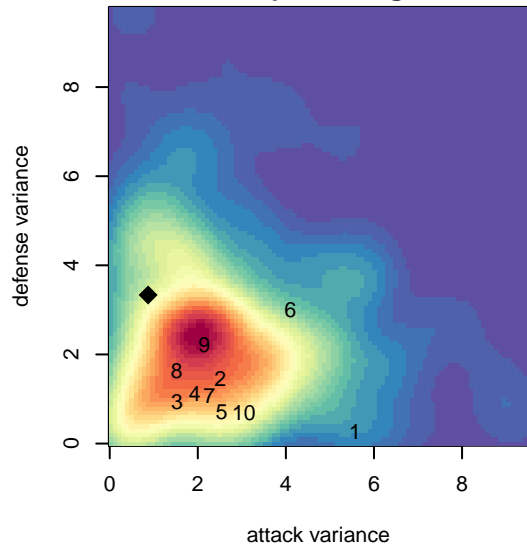

# Idaho Rush Nero B05

Idaho Rush Soccer  
Boise, ID  
B05 total strength=983  
attack=2.53 defense=1.4  
fall league = Idaho D3 Div 2 U13

alt names used:  
IDAHO RUSH 05 NERO  
IDAHO RUSH 05 NERO  
IDAHO RUSH 05 NERO (ID)

Venues played:  
2017 Idaho D3 Division 2 U13  
2017 GEM State Challenge U13 U13

**Idaho Rush Nero B05**  
Dots are actual minus expected GF (blue circles) and GA (red triangles).  
Blue line is smoothed change in attack strength. Red is smoothed change in defense strength.

**attack and defense variance (black dot)  
relative to other teams  
and top 10 in region**

**attack and defense rating  
relative to others at age  
and all opponents in last 13 months**

**Performance relative to 13 month average**