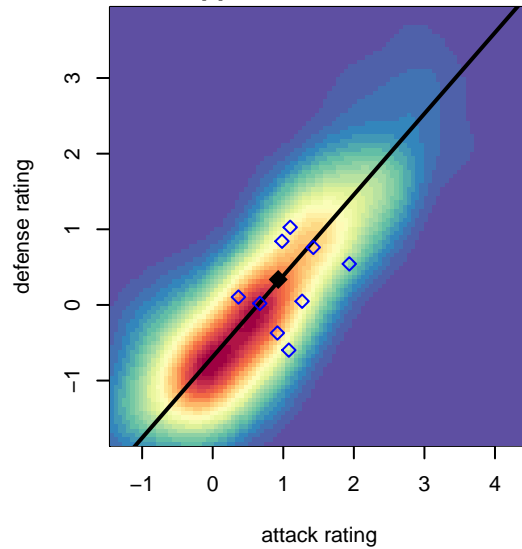

# Idaho Rush Nero B05

Idaho Rush Soccer  
Boise, ID  
B05 total strength=983  
attack=2.53 defense=1.4  
fall league = Idaho D3 Div 2 U13

alt names used:  
IDAHO RUSH 05 NERO  
IDAHO RUSH 05 NERO  
IDAHO RUSH 05 NERO (ID)

Venues played:  
2017 Idaho D3 Division 2 U13  
2017 GEM State Challenge U13 U13

**Idaho Rush Nero B05**  
Dots are actual minus expected GF (blue circles) and GA (red triangles).  
Blue line is smoothed change in attack strength. Red is smoothed change in defense strength.

**attack and defense variance (black dot)  
relative to other teams  
and top 10 in region**

**attack and defense rating  
relative to others at age  
and all opponents in last 13 months**

**Performance relative to 13 month average**