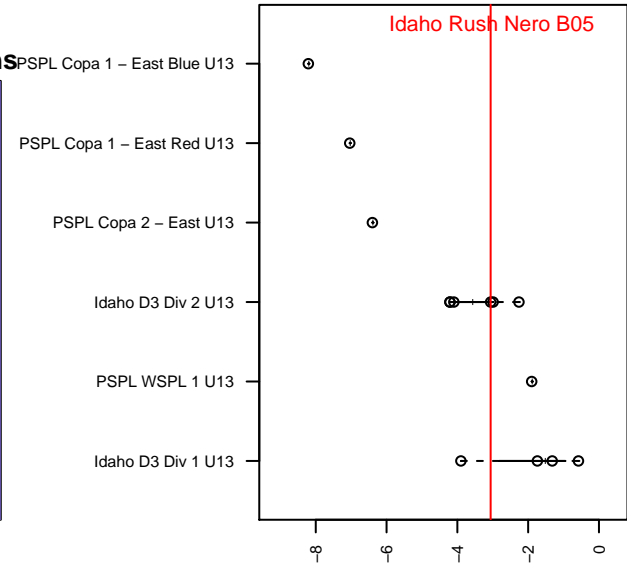

# Idaho Rush Nero B05

Idaho Rush Soccer  
Boise, ID  
B05 total strength=983  
attack=2.53 defense=1.4  
fall league = Idaho D3 Div 2 U13

alt names used:  
IDAHO RUSH 05 NERO  
IDAHO RUSH 05 NERO  
IDAHO RUSH 05 NERO (ID)

Venues played:  
2017 Idaho D3 Division 2 U13  
2017 GEM State Challenge U13 U13

**Idaho Rush Nero B05**  
Dots are actual minus expected GF (blue circles) and GA (red triangles).  
Blue line is smoothed change in attack strength. Red is smoothed change in defense strength.

**attack and defense variance (black dot)  
relative to other teams  
and top 10 in region**

**attack and defense rating  
relative to others at age  
and all opponents in last 13 months**

**Performance relative to 13 month average**